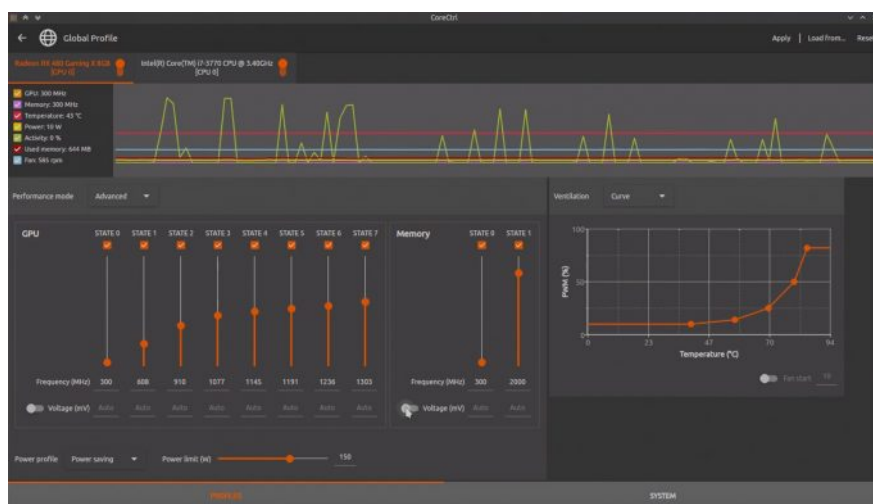

# CoreCtrl: A Radeon Settings Alternative For Linux

By *Roy Schestowitz*

Created 22/08/2019 - 8:09pm

Submitted by Roy Schestowitz on Thursday 22nd of August 2019 08:09:10 PM Filed under [Graphics/Benchmarks](#) [1] [Linux](#) [2] [Software](#) [3]

It's a frustrating reality for Linux users that Windows software counterparts tend to be better. They may offer greater functionality, better design, and be easier-to-use. There are some exceptions, such as with the NVIDIA Linux GPU driver, which offers two features the Windows version doesn't: temperature monitoring, and fan control. For the most part, though, things like driver control panels are a scarcity in Linux.