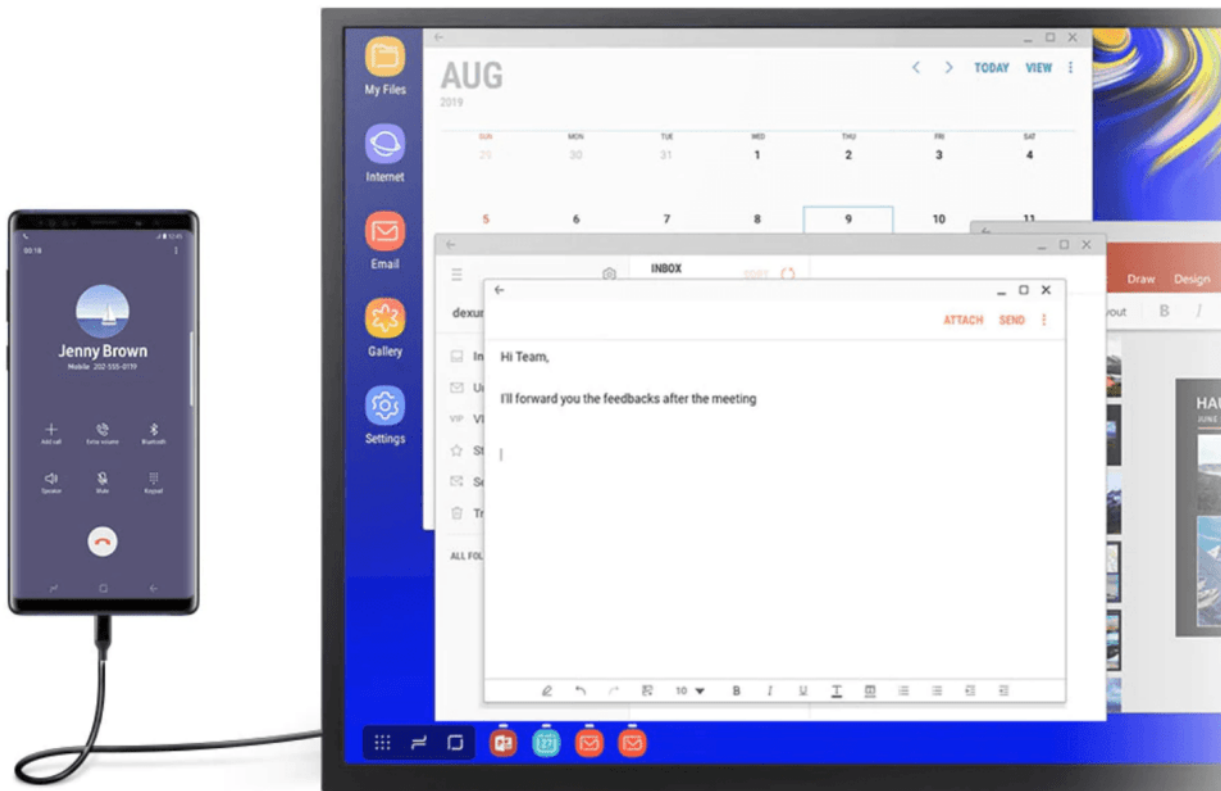

One of the touted features of the Samsung Galaxy Note 10 Plus (as well as other Galaxy S and Note phones since 2017) is Samsung Dex. If you're not familiar with it, DeX stands for "Desktop Experience". Essentially, when connecting your DeX supported phone to an external monitor, the DeX environment appears. It's essentially a custom Android desktop experience with resizable windows.