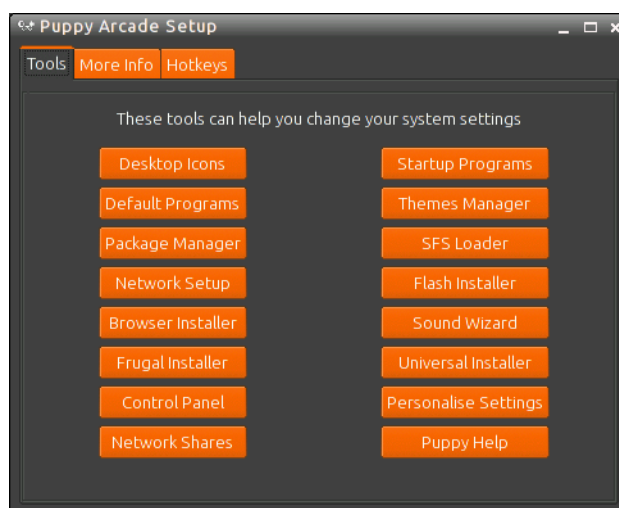

# Puppy Arcade 11 - Portable Retrogaming

By *Rianne Schestowitz*

Created 23/04/2014 - 10:28am

Submitted by Rianne Schestowitz on Wednesday 23rd of April 2014 10:28:51 AM Filed under [Reviews](#) [1] [Gaming](#) [2]

Puppy Linux is a lightweight distribution built to run in memory and therefore the overall footprint is very small.

Puppy is designed to run from a USB drive and not for installation on a hard drive.

There are a number of Puppy derivatives available including MacPup and Simplicity.

Puppy Arcade is designed for fun. It includes emulators for every games console imaginable as well as ROM loading software and joystick calibration.

[3]

[Reviews Gaming](#)

---

Source URL: <http://www.tuxmachines.org/node/65191>