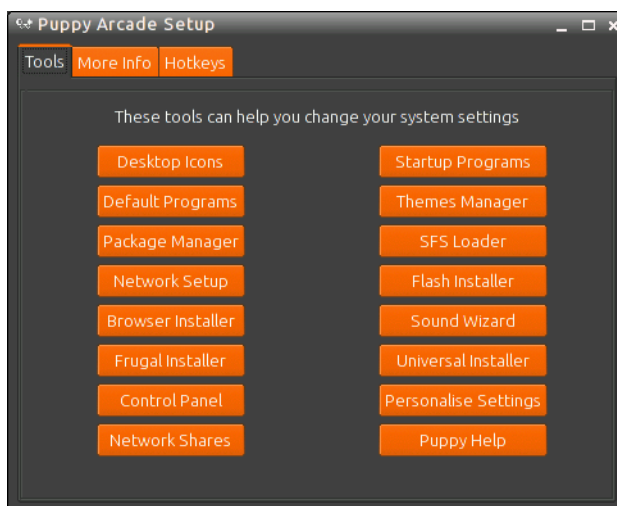

Puppy Linux is a lightweight distribution built to run in memory and therefore the overall footprint is very small.

Puppy is designed to run from a USB drive and not for installation on a hard drive.

There are a number of Puppy derivatives available including MacPup and Simplicity.

Puppy Arcade is designed for fun. It includes emulators for every games console imaginable as well as ROM loading software and joystick calibration.

[3]

[Reviews](#) [Gaming](#)

Source URL: <http://www.tuxmachines.org/node/65191>