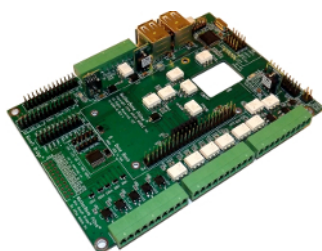

Baseboard morphs BeagleBone Black into 3.5-inch SBC

By *Rianne Schestowitz*

Created 24/04/2014 - 10:27pm

Submitted by Rianne Schestowitz on Thursday 24th of April 2014 10:27:56 PM Filed under [Development](#) [1] [Linux](#) [2]

Oregon-based APlus Mobile came up with the idea for the "MotherBone PiOne" while trying to add peripherals to the Linux-ready BeagleBone Black and Raspberry Pi Model B single board computers. Faced with the boards' limitations relative to "real world expandability," especially in regard to the BeagleBone Black's power isolation issues, the company decided to develop a baseboard aimed at solving those problems for both hacker SBCs.

[3]

[Development Linux](#)

Source URL: <http://www.tuxmachines.org/node/65243>

Links:

[1] <http://www.tuxmachines.org/taxonomy/term/145>

[2] <http://www.tuxmachines.org/taxonomy/term/63>

[3] <http://linuxgizmos.com/baseboard-morphs-beaglebone-black-into-3-5-inch-sbc/>