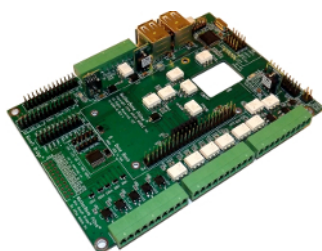

Baseboard morphs BeagleBone Black into 3.5-inch SBC

By *Rianne Schestowitz*

Created 24/04/2014 - 10:27pm

Submitted by Rianne Schestowitz on Thursday 24th of April 2014 10:27:56 PM Filed under [Development](#) [1] [Linux](#) [2]

Oregon-based APlus Mobile came up with the idea for the 'MotherBone PiOne' while trying to add peripherals to the Linux-ready BeagleBone Black and Raspberry Pi Model B single board computers. Faced with the boards' limitations relative to 'real world expandability,' especially in regard to the BeagleBone Black's power isolation issues, the company decided to develop a baseboard aimed at solving those problems for both hacker SBCs.

[3]

[Development Linux](#)

Source URL: <http://www.tuxmachines.org/node/65243>

Links:

[1] <http://www.tuxmachines.org/taxonomy/term/145>

[2] <http://www.tuxmachines.org/taxonomy/term/63>

[3] <http://linuxgizmos.com/baseboard-morphs-beaglebone-black-into-3-5-inch-sbc/>